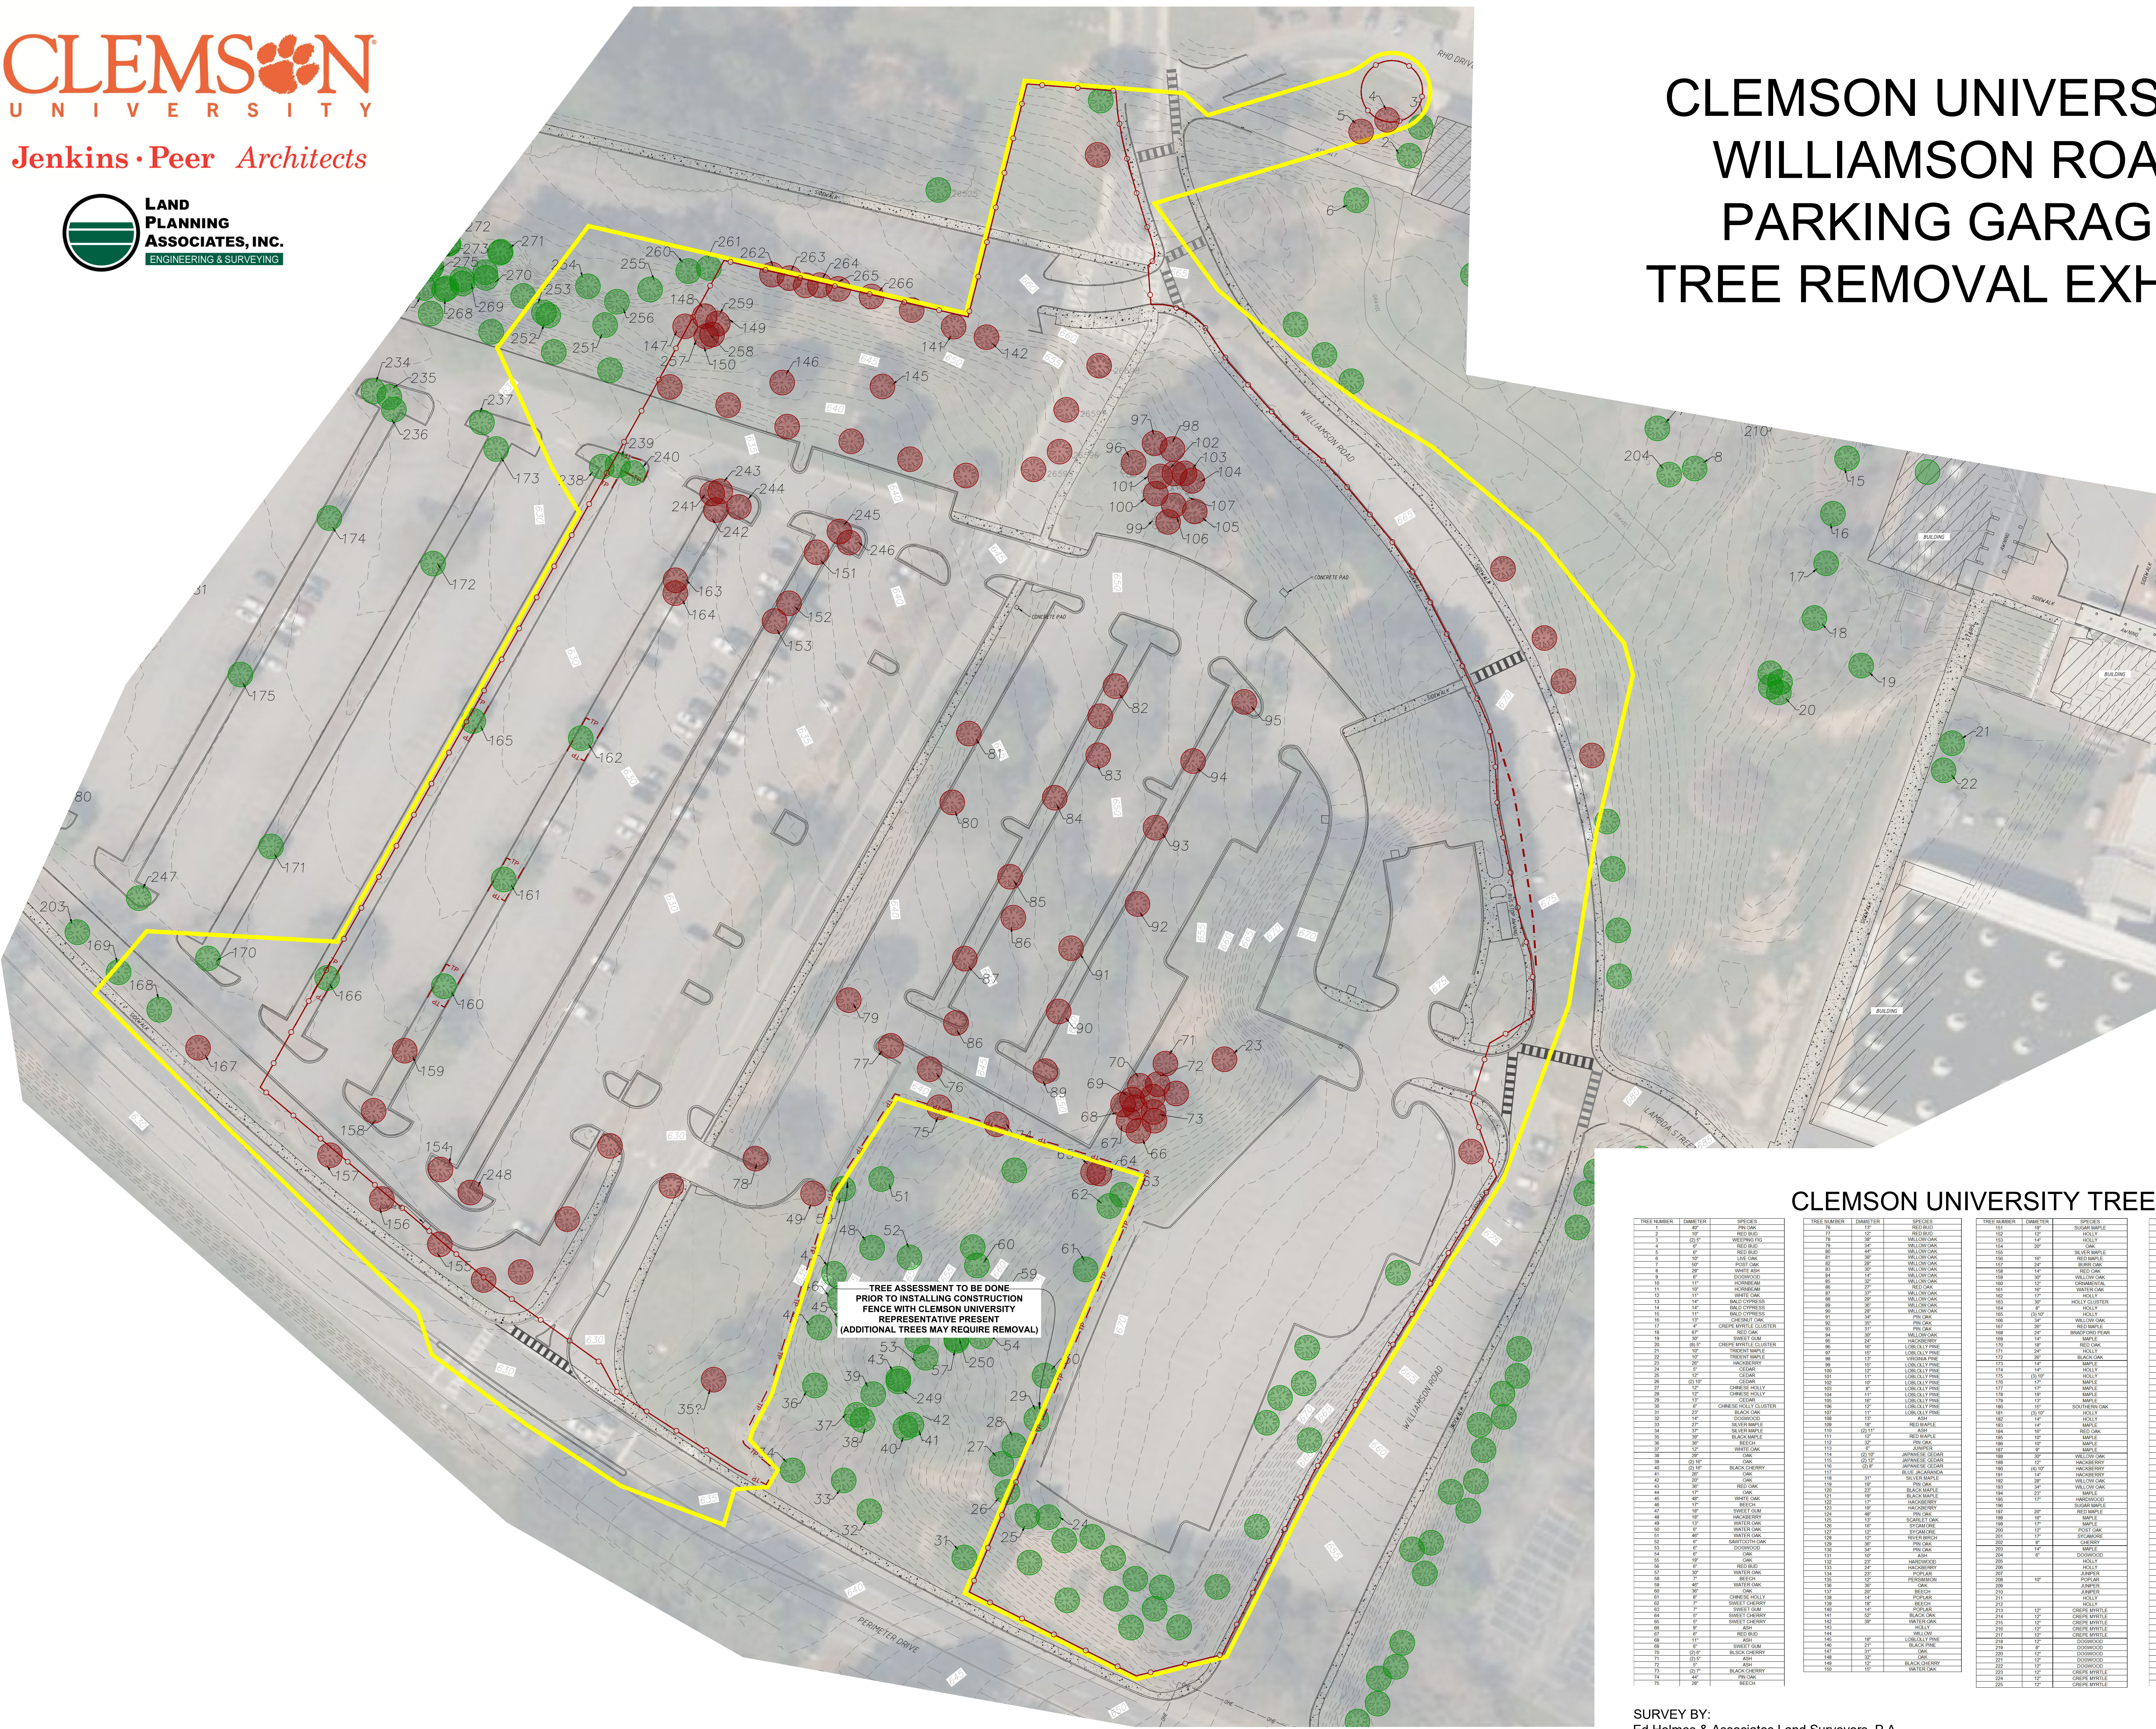

CLEMSON UNIVERSITY WILLIAMSON ROAD PARKING GARAGE TREE REMOVAL EXHIBIT

LEGEND	
●	TREE TO REMAIN
●	TREE TO BE REMOVED
	LIMITS OF DISTURBANCE
	TP
	TREE PROTECTION
	TEMP. CHAIN LINK FENCE

CLEMSON UNIVERSITY TREE INVENTORY